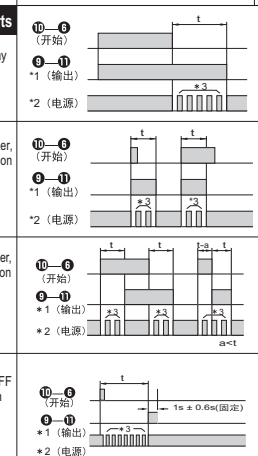

Table with columns for part names (部品名称), parts names (各部の名称), and nomenclature (Nomenclature). It lists components like power indicator, output indicator, and setting dial.

Table with columns for dimensions (尺寸规格), external dimensions (外形寸法), and dimensions (Dimensions). It lists panel cutout dimensions and connection socket types.

Table with columns for timing sequence (时序图), operation chart (動作チャート), and timing charts (Timing charts). It details the timing for various modes like Mode A, B, B2, and C.

Table with columns for timing sequence (时序图), operation chart (動作チャート), and timing charts (Timing charts). It details the timing for various modes like Mode D, E, G, and J.

Table with columns for connection (接続), wiring diagram (接続図), and connections (Connections). It provides instructions for terminal connections and power supply requirements.

Table with columns for connection (接続), wiring diagram (接続図), and connections (Connections). It provides instructions for terminal connections and power supply requirements.

Table with columns for connection (接続), wiring diagram (接続図), and connections (Connections). It provides instructions for terminal connections and power supply requirements.

Table with columns for safety usage precautions (安全使用注意事項), safety points (安全上の要点), and precautions for safe use (Precautions for Safe Use). It lists safety warnings and operational instructions.