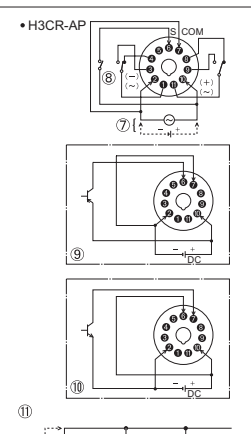

Table with columns for part names (部品名称), parts names (各部の名称), and nomenclature (Nomenclature). It lists components like power indicator, output indicator, and setting dial.

Table with columns for dimensions (尺寸规格), external dimensions (外形寸法), and dimensions (Dimensions). It lists panel cutout dimensions and connection socket types.

Table with columns for timing sequence (时序图), operation chart (動作チャート), and timing charts (Timing charts). It details the timing for various modes like Mode A, B, B2, and C.

Table with columns for timing sequence (时序图), operation chart (動作チャート), and timing charts (Timing charts). It details the timing for various modes like Mode D, E, G, and J.

Table with columns for connection (接続), wiring diagram (接続図), and connections (Connections). It provides instructions for terminal connections and power supply requirements.

Table with columns for connection (接続), wiring diagram (接続図), and connections (Connections). It provides instructions for terminal connections and power supply requirements.

Table with columns for connection (接続), wiring diagram (接続図), and connections (Connections). It provides instructions for terminal connections and power supply requirements.

Table with columns for safety usage precautions (安全使用注意事項), safety points (安全上の要点), and precautions for safe use (Precautions for Safe Use). It lists safety warnings and operational instructions.