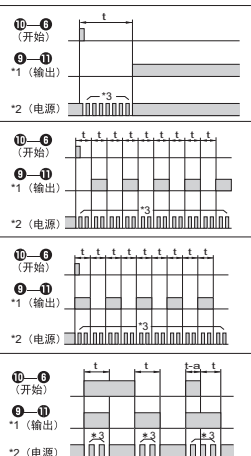

Table with columns for part names (部品名称), parts names (各部の名称), and nomenclature (Nomenclature). It lists components like power indicator, output indicator, and setting dial.

Table with columns for dimensions (尺寸规格), external dimensions (外形寸法), and dimensions (Dimensions). It lists panel cutout dimensions and connection socket types.

Table with columns for timing sequence (时序图), operation chart (動作チャート), and timing charts (Timing charts). It details the timing for various modes like Mode A, B, B2, and C.

Table with columns for timing sequence (时序图), operation chart (動作チャート), and timing charts (Timing charts). It details the timing for various modes like Mode D, E, G, and J.

Table with columns for connection (接続), wiring diagram (接続図), and connections (Connections). It provides instructions for terminal connections and power supply requirements.

Table with columns for connection (接続), wiring diagram (接続図), and connections (Connections). It provides instructions for terminal connections and power supply requirements.