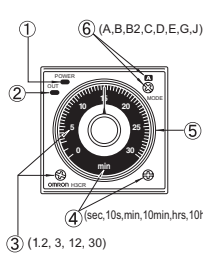

Table with columns for part names (部品名称), parts names (各部の名称), and nomenclature (Nomenclature). It lists components like power indicator, output indicator, and setting dial.

Table with columns for dimensions (尺寸规格), external dimensions (外形寸法), and dimensions (Dimensions). It lists panel cutout dimensions and connection socket types.

Table with columns for connection (接続), wiring diagram (接続図), and connections (Connections). It provides instructions for terminal connections and power supply requirements.

Table with columns for connection (接続), wiring diagram (接続図), and connections (Connections). It provides instructions for terminal connections and power supply requirements.