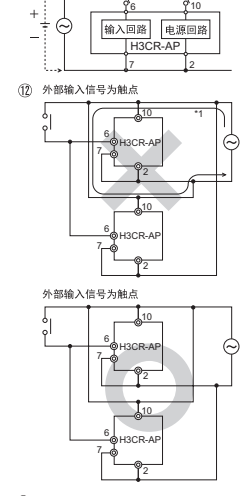

Table with columns for part names (部品名称), parts names (各部の名称), and nomenclature (Nomenclature). It lists components like power indicator, output indicator, and setting dial.

Table with columns for dimensions (尺寸规格), external dimensions (外形寸法), and dimensions (Dimensions). It lists panel cutout dimensions and connection socket types.

Table with columns for connection (接続), wiring diagram (接続図), and connections (Connections). It provides instructions for terminal connections and power supply requirements.

Table with columns for connection (接続), wiring diagram (接続図), and connections (Connections). It provides instructions for terminal connections and power supply requirements.

Table with columns for connection (接続), wiring diagram (接続図), and connections (Connections). It provides instructions for terminal connections and power supply requirements.

Table with columns for safety usage precautions (安全使用注意事項), safety points (安全上の要点), and precautions for safe use (Precautions for Safe Use). It lists safety warnings and operational instructions.

Table with columns for safety usage precautions (安全使用注意事項), safety points (安全上の要点), and precautions for safe use (Precautions for Safe Use). It lists safety warnings and operational instructions.

Table with columns for safety usage precautions (安全使用注意事項), safety points (安全上の要点), and precautions for safe use (Precautions for Safe Use). It lists safety warnings and operational instructions.