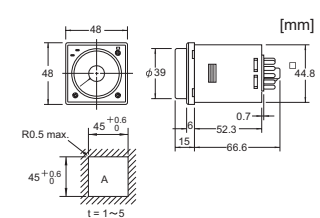

Table with columns for part names (部品名称), parts names (各部の名称), and nomenclature (Nomenclature). It lists components like power indicator, output indicator, and setting dial.

Table with columns for dimensions (尺寸规格), external dimensions (外形寸法), and dimensions (Dimensions). It lists panel cutout dimensions and connection socket types.

Table with columns for connection (接続), wiring diagram (接続図), and connections (Connections). It provides instructions for terminal connections and power supply requirements.

Table with columns for connection (接続), wiring diagram (接続図), and connections (Connections). It provides instructions for terminal connections and power supply requirements.